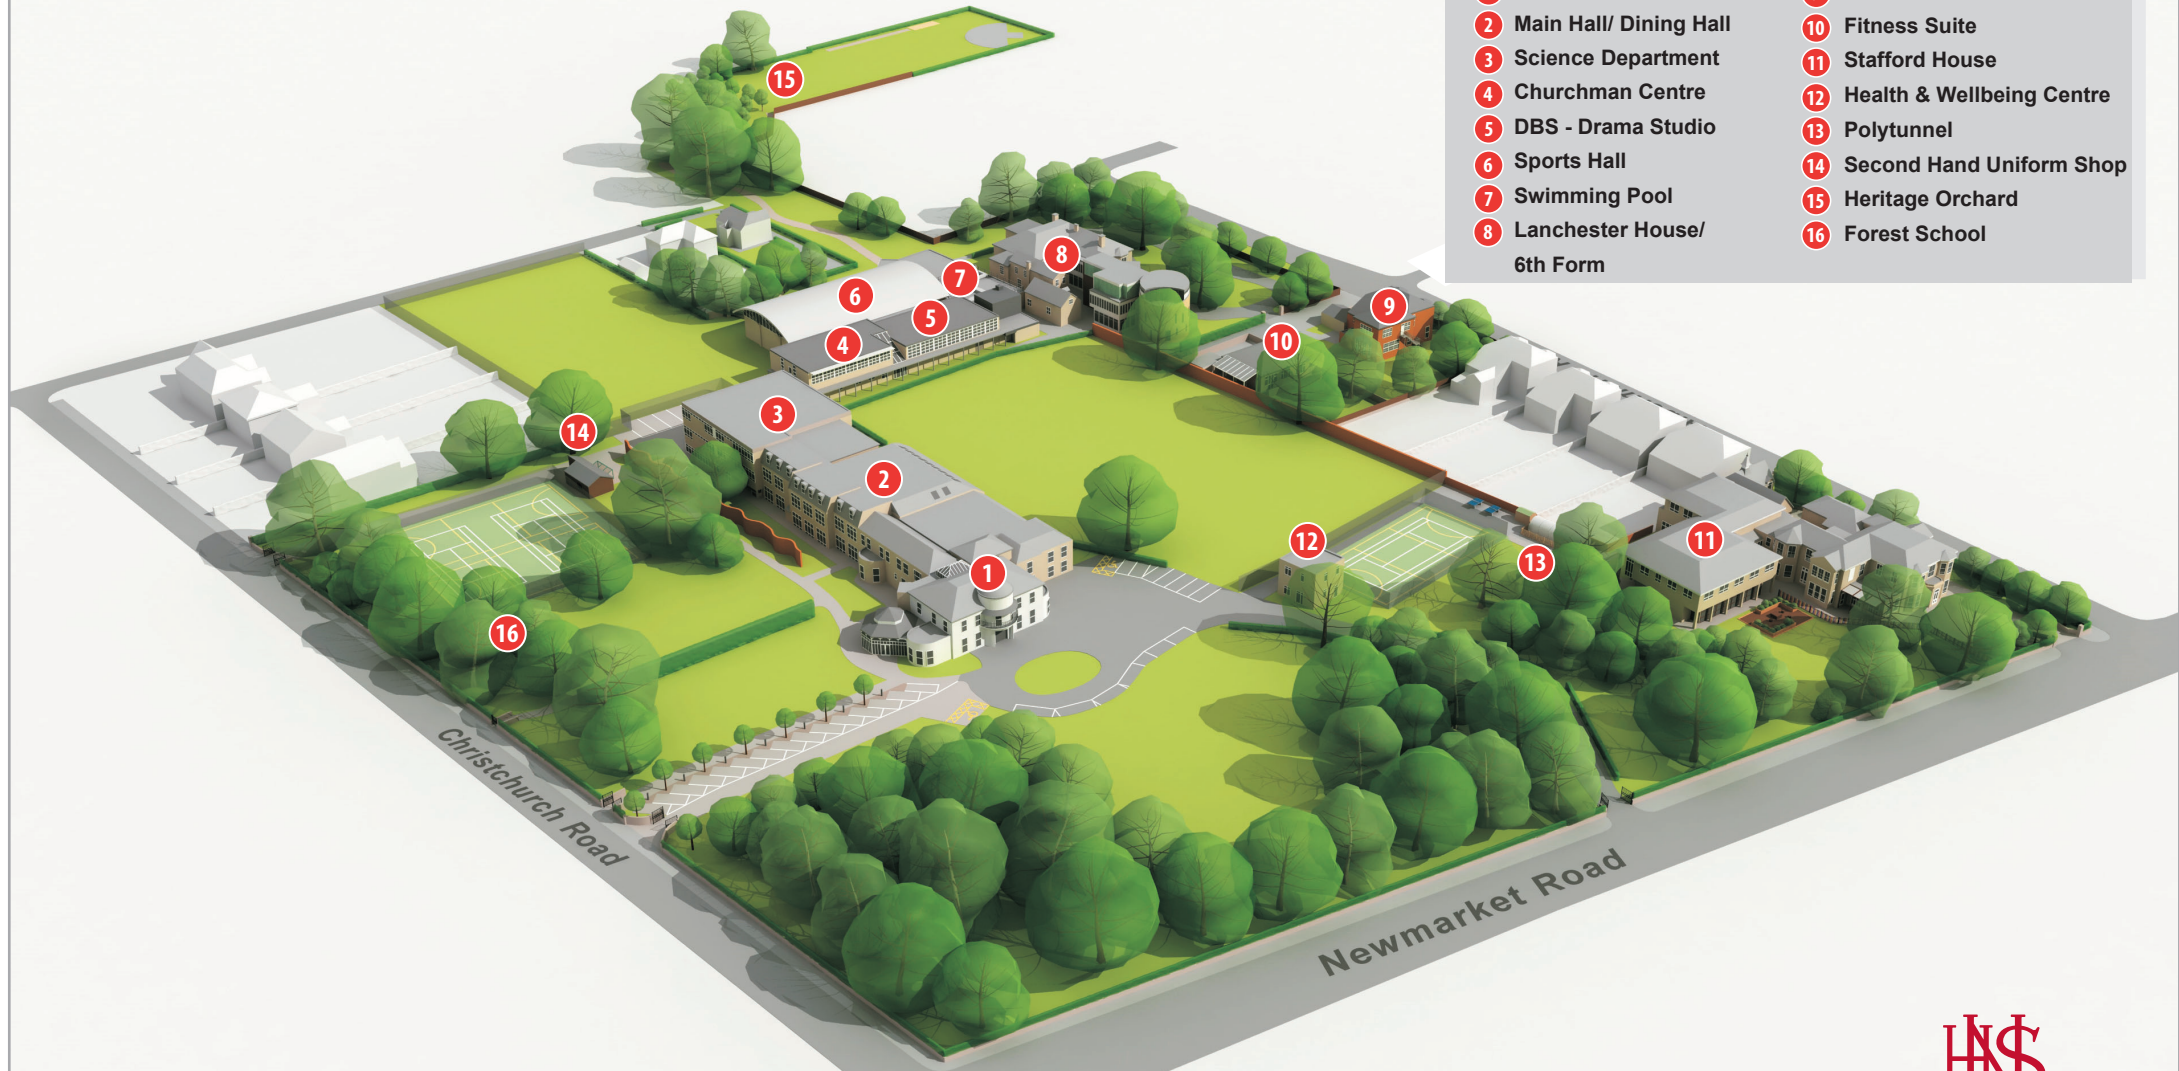

Key:

- | | |
|---------------------------------|------------------------------|
| 1 Eaton Grove | 9 Music School |
| 2 Main Hall/ Dining Hall | 10 Fitness Suite |
| 3 Science Department | 11 Stafford House |
| 4 Churchman Centre | 12 Health & Wellbeing Centre |
| 5 DBS - Drama Studio | 13 Polytunnel |
| 6 Sports Hall | 14 Second Hand Uniform Shop |
| 7 Swimming Pool | 15 Heritage Orchard |
| 8 Lanchester House/ 6th Form | 16 Forest School |

NORWICH
HIGH SCHOOL
FOR GIRLS

GDST
GIRLS' DAY SCHOOL TRUST